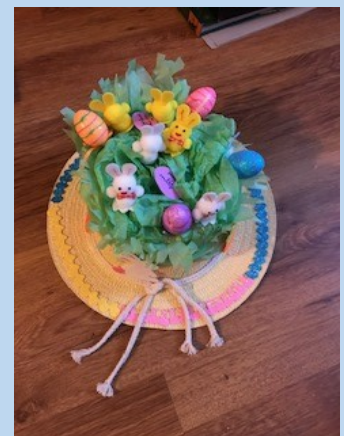

On Friday 22nd April we will be having a blue and yellow day (minimum donation of £1) for Ukraine. More information to follow